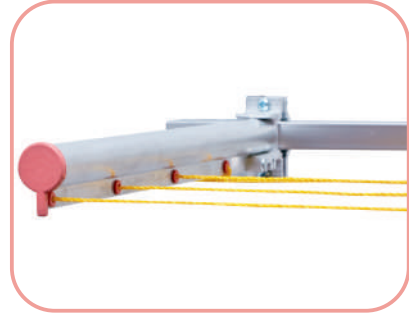

Alüminyum
Aluminium
Aluminium
Алюминий
الألومنيوم

Taşıma Kapasitesi
Supporting capacity
(supported volume)
Capacité supportée
(volume supporté)

12
Kg

Выносимость
(объем выносимости)
القدرة على التحمل
(حجم التحمل)

Ürün Ağırlığı
Product weight
Poids du produit
Вес продукта
وزن المنتج

772
Gr

Koli ağırlığı
Package weight
Poids du paquet
вес упаковки
وزن التعبئة

16.5
Kg

Koli m³
Package m³
du colis m³
Размер посылки
حجم الطرد

0,096
m³

Ürün m³
Product m³
produit m³
продукт m³
продукт m³

0,008
m³