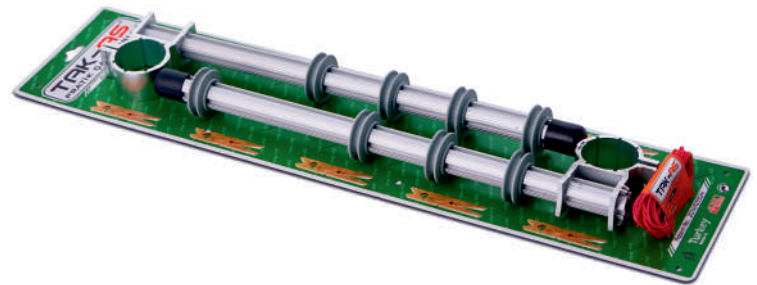

12 m

290 mm
480 mm
690 mm

20 Pcs

6800 Pcs

20

13.740 Pcs

40

15.800 Pcs

40 HB

Alüminyum
Aluminum
Aluminium
Алюминий
الألومنيوم

Taşıma Kapasitesi
Supporting capacity
(supported volume)
Capacité supportée
(volume supporté)

12 kg

Выносимость
(объем выносимости)
القدرة على التحمل
(حجم التحمل)

Ürün Ağırlığı
Product weight
Poids du produit
Вес продукта
وزن المنتج

710 Gr

Koli ağırlığı
Package weight
Poids du paquet
вес упаковки
وزن التعبئة

15,2 Kg

Koli m³
Package m³
du colis m³
Размер посылки
حجم الطرد

0,096 m³

Ürün m³
Product m³
produit m³
продукт m³
نتاج m³

0,008 m³