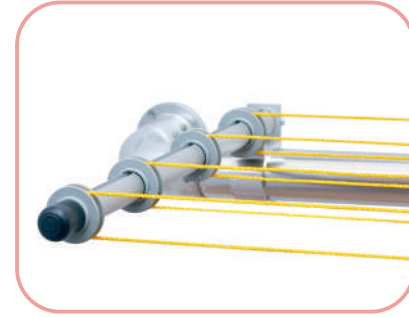

12 m

290 mm
480 mm
690 mm

20 Pcs

6800 Pcs

20

13.740 Pcs

40

15.800 Pcs

40 HB

Alüminyum
Aluminum
Aluminium
Алюминий
الألومنيوم

Taşıma Kapasitesi
Supporting capacity
(supported volume)
Capacité supportée
(volume supporté)

12 kg

Выносимость
(объем выносимости)
القدرة على التحمل
(حجم التحمل)

Ürün Ağırlığı
Product weight
Poids du produit
Вес продукта
وزن المنتج

710 Gr

Koli ağırlığı
Package weight
Poids du paquet
вес упаковки
وزن التعبئة

15,2 Kg

Koli m³
Package m³
du colis m³
Размер посылки
حجم الطرد

0,096 m³

Ürün m³
Product m³
produit m³
продукт m³
نتاج m³

0,008 m³