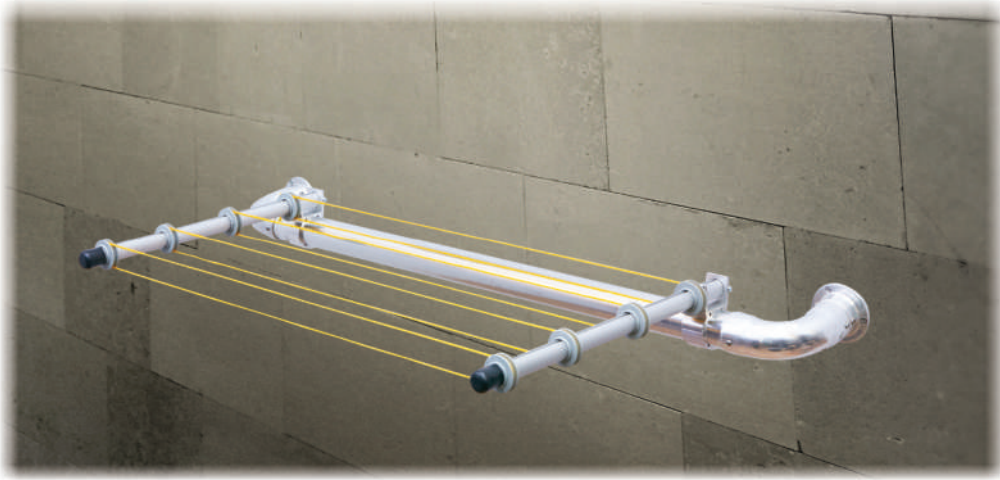

ÜRÜN KODU : TKS-10
ÜRÜN ADI : Çamaşır Askılığı Ayarlı Makaralı Alüminyum Küpeşte
PAKET İÇERİĞİ : 2 Adet kol, Çamaşır ipi, Civata, Somun ve Contalar
AÇIKLAMA : 50 mm yuvarlak alüminyum ve metal balkon korkuluklarına monte edilen 2 adet koldan oluşan, 2 kol arasında ip takılan, Hareketli, Makaralı, alüminyumdan üretilmiş çamaşır kurutma askısı

Product Code : TKS-10
Product Name : Aluminum clotheshorse for square edged balcony
Package Contents : two arms, clothesline rope, bolts and nuts
Product Description : The aluminum clotheshorse with pulleys consists of 50 mm of rounded aluminum which can be attached to a metal balcony window, with two arms fixed on it and a rope between the two arms which are movable with pulleys.

Code du produit : TKS-10
Nom du produit : Étendoir à linge en aluminium pour le balcon à rebords carrés
Contenu de l'emballage : deux bras, corde à linge, boulons et écrous
Description du produit : L'étendoir à linge à poulies fabriqué en aluminium se compose de 50 mm d'aluminium arrondi qui peut être attaché à une fenêtre de balcon métallique, avec deux bras fixés dessus et une corde entre les deux bras qui sont mobiles avec des poulies.

Код продукта : TKS-10
Название продукта : Алюминиевая сушилка для белья, для использования на балконе с квадратными краями.
Описание содержимого упаковки : две руки, бельевая веревка, винт и гайки.
Описание продукта : Алюминиевая сушилка для белья с роликами, она содержит 50 мм круглый алюминий, и может быть прикреплена к металлическому балконному окну. На сушилке закреплены два подвижные плеча, с возможностью вставки веревки между ними.

TKS-10 : Код المنتج
: منشور غسل ملابس ألومنيوم للإستخدام على شرفة بلوكنة مربعة الحواف
وصف المنتج : منشور محتوى الحزمة : ذراعان، حبل الغسيل، البراغي والصواميل
وصف المنتج : منشور تجفيف الغسيل ببيكرات المصنوع من الألومنيوم، يتم تثبيته على ذراع 50 مم من الألومنيوم المدور أو تثبيته على شباك شرفة معدنية، مثبت عليه ذراعين اثنين، مع إدراج حبل بين الذراعين، قابلين للحركة، بالإضافة إلى بيكرات.