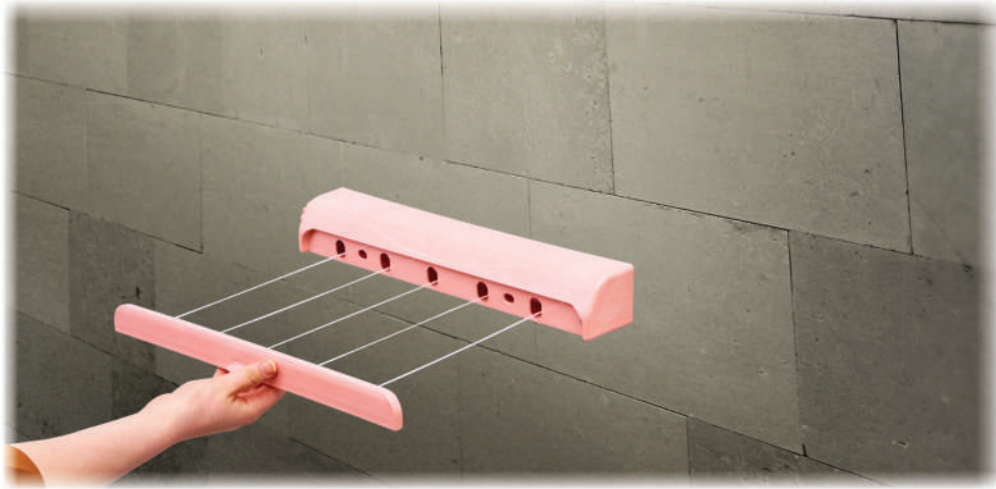

ÜRÜN KODU : TKS-11 / ÇEKAS

ÜRÜN ADI : ÇAMAŞIR ASKILIĞI ÇEKAS

PAKET İÇERİĞİ : 1 Adet çekas, 2 adet L kanca / dübel ve vida

AÇIKLAMA : Banyo, oda, ve balkon duvarlarına montaj edilen, Yaylı, ip mesafesi ayarlanabilen, 5 hatlı toplam 20 Mt. Maksimum 4 mt açılabilen, Asma kapasiteli kullanılmadığı zamanlarda yer kaplamayan, ABS plastik ham maddeden üretilmiş, pratik çamaşır kurutma askısı

Product Code : TKS-11 / Drag & Spread

Product Name : Drag & Spread Clotheshorse

Package Contents : One piece of slide & spread, two large size pieces of nails, bolts and nuts.

Product Description : It is a very practical clotheshorse. It can be installed on the walls of bathrooms, bedrooms and balconies, with the possibility of adjusting the length of the clothesline to make 5 lines of rope out of a total of 20 meters, the ropes can be extended up to 4 meters maximum. It does not occupy space when it is not in use. We should note that it is made from raw ABS plastic.

Code du produit : TKS-11 / glisser et étaler

Nom du produit : Étendoir à linge glisser et étaler

Contenu de l'emballage : Une seule pièce glisser et étaler, deux pièces grande taille de clous, boulons et écrous.

Description du produit : C'est un étendoir à linge très pratique.

Il peut être installé sur les murs des salles de bains, des chambres et des balcons, avec possibilité d'ajuster la longueur de la corde à linge pour faire 5 lignes de corde sur un total de 20 mètres, les cordes peuvent être étendues jusqu'à 4 mètres au maximum. Il n'occupe pas de place lorsqu'il n'est pas en utilisation. Il faut noter que la matière utilisée pour sa fabrication est le plastique brut ABS.

Код продукта : TKS-11 имени (вытащи и расстели)

Название продукта : один кусок сушилки (вытащи и расстели), два куска больших размеров гвоздей, болтов и гаек.

Описание содержимого упаковки : две руки, бельевая веревка, винт и гайки.

Описание продукта : Очень практичная сушилка, изготовлена из ABS-пластика сырья, ее можно прикрепить к стенам ванных, комнат и балконов, с возможностью регулировки длины бельевой веревки.

Общая длина 5 линий составляет 20 метров, веревки можно удлинить максимум до 4 метров, сушилка не занимает места, когда она не используется.

TKS-11 : إسحب وانشر
اسم المنتج : منشر غسيل ملابس إسحب وانشر
وصف محتوى الحزمة : قطعة واحدة من إسحب وانشر، قطعتين قياس حجم كبير من المسامير، البراغي والصواميل
وصف المنتج : منشر تجفيف الغسيل العملية جداً، بالإمكان أن يتم تثبيتها على جدران والشرفات، مع إمكانية تعديل طول حبل الغسيل. 5 خطوط في ما مجموعه 20 متر، ويمكن إطالة الحبال إلى 4 أمتار على الأكثر، كما لا تشغل مساحة عندما لا تكون قيد الاستخدام، مع الإشارة أنها مصنوعة من مادة ABS البلاستيكية الخام.