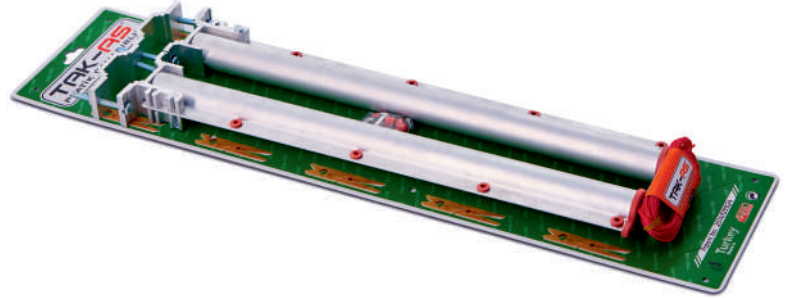

Alüminyum
Aluminium
Aluminium
Алюминий
الألومنيوم

Taşıma Kapasitesi
Supporting capacity
(supported volume)
Capacité supportée
(volume supporté)

12
Kg

Выносимость
(объем выносимости)
القدرة على التحمل
(حجم التحمل)

Ürün Ağırlığı
Product weight
Poids du produit
Вес продукта
وزن المنتج

772
Gr

Koli ağırlığı
Package weight
Poids du paquet
вес упаковки
وزن التعبئة

16.5
Kg

Koli m³
Package m³
du colis m³
Размер посылки
حجم الطرد

0,096
m³

Ürün m³
Product m³
produit m³
продукт m³
продукт m³

0,008
m³